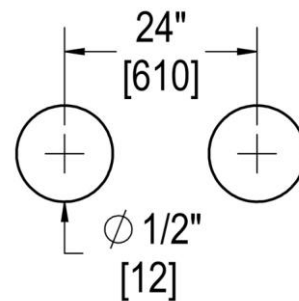

COUNTERPOINT WITH ROSETTES

24" C/C TOWEL BAR X KNOB

Product Code: L.46.125

portals

MATERIALS

Solid & tubular brass components, stainless steel fasteners, and clear polyurethane washers

FUNCTION DETAILS & PRODUCT NOTES

TEMPLATE & INSTALLATION NOTES

Item requires glass fabrication according to template above and should only be used with tempered safety glass.

Glass Thickness	1/4" [6 mm] to 1/2" [12 mm]
Hole Diameter	1/2" [12 mm]