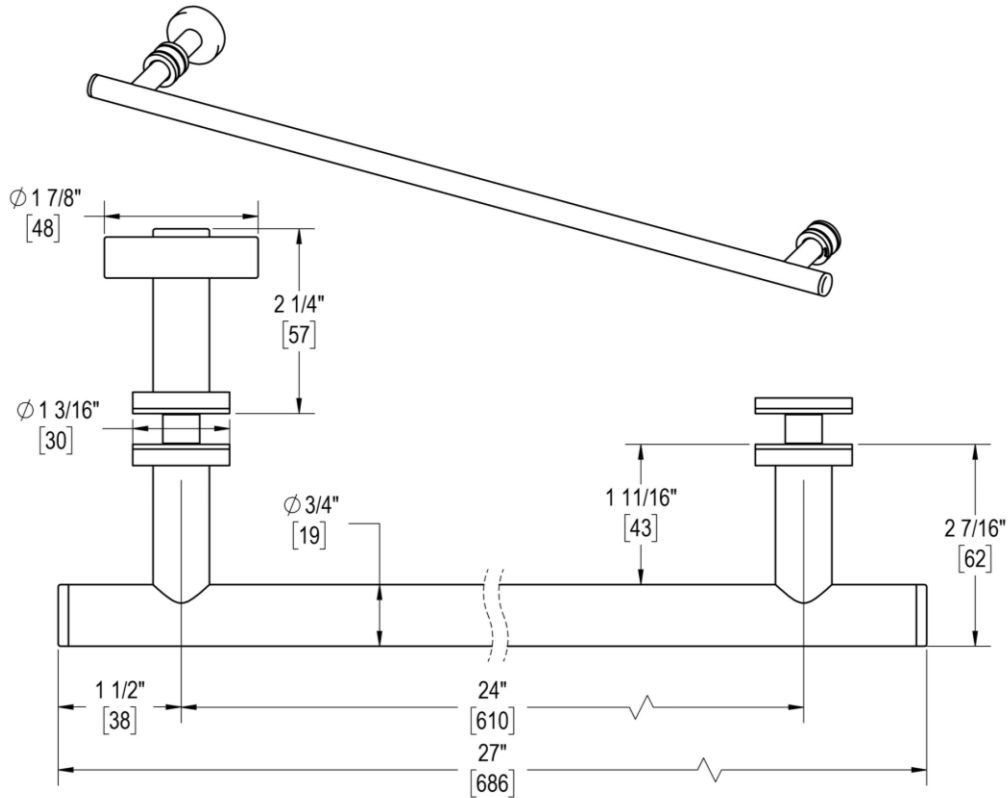

COUNTERPOINT WITH ROSETTES

24" C/C TOWEL BAR X KNOB

Product Code: L.46.125

portals

MATERIALS

Solid & tubular brass components, stainless steel fasteners, and clear polyurethane washers

FUNCTION DETAILS & PRODUCT NOTES

- Product design coordinates with other shower & bathroom hardware in the Counterpoint suite.
- Decorative rosettes provide additional design detail and cover any glass defects around the holes.
- Knobs are designed to be easily grasped and match the scale of heavy glass shower doors.

TEMPLATE & INSTALLATION NOTES

Item requires glass fabrication according to template above and should only be used with tempered safety glass.

Glass Thickness	1/4" [6 mm] to 1/2" [12 mm]
Hole Diameter	1/2" [12 mm]